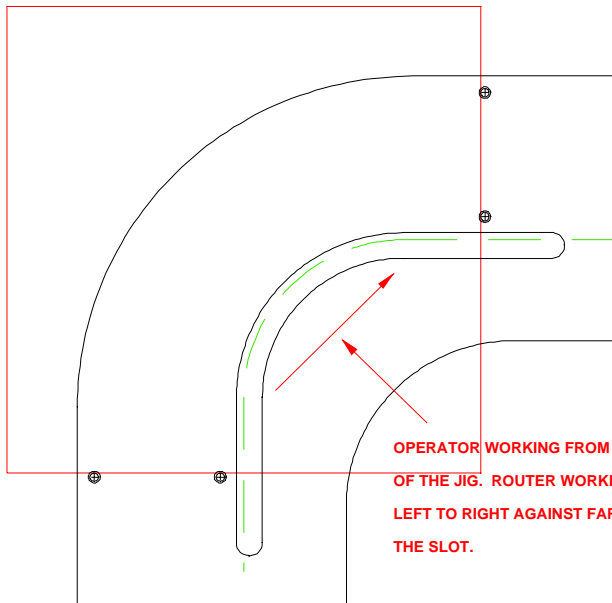

WALL CABINET JIG (190.5 RADIUS)

USE 30MM GUIDE BUSH AND 12.7MM STRAIGHT CUTTER

OPERATOR WORKING FROM THIS SIDE
OF THE JIG. ROUTER WORKING
LEFT TO RIGHT AGAINST FAR SIDE OF
THE SLOT.