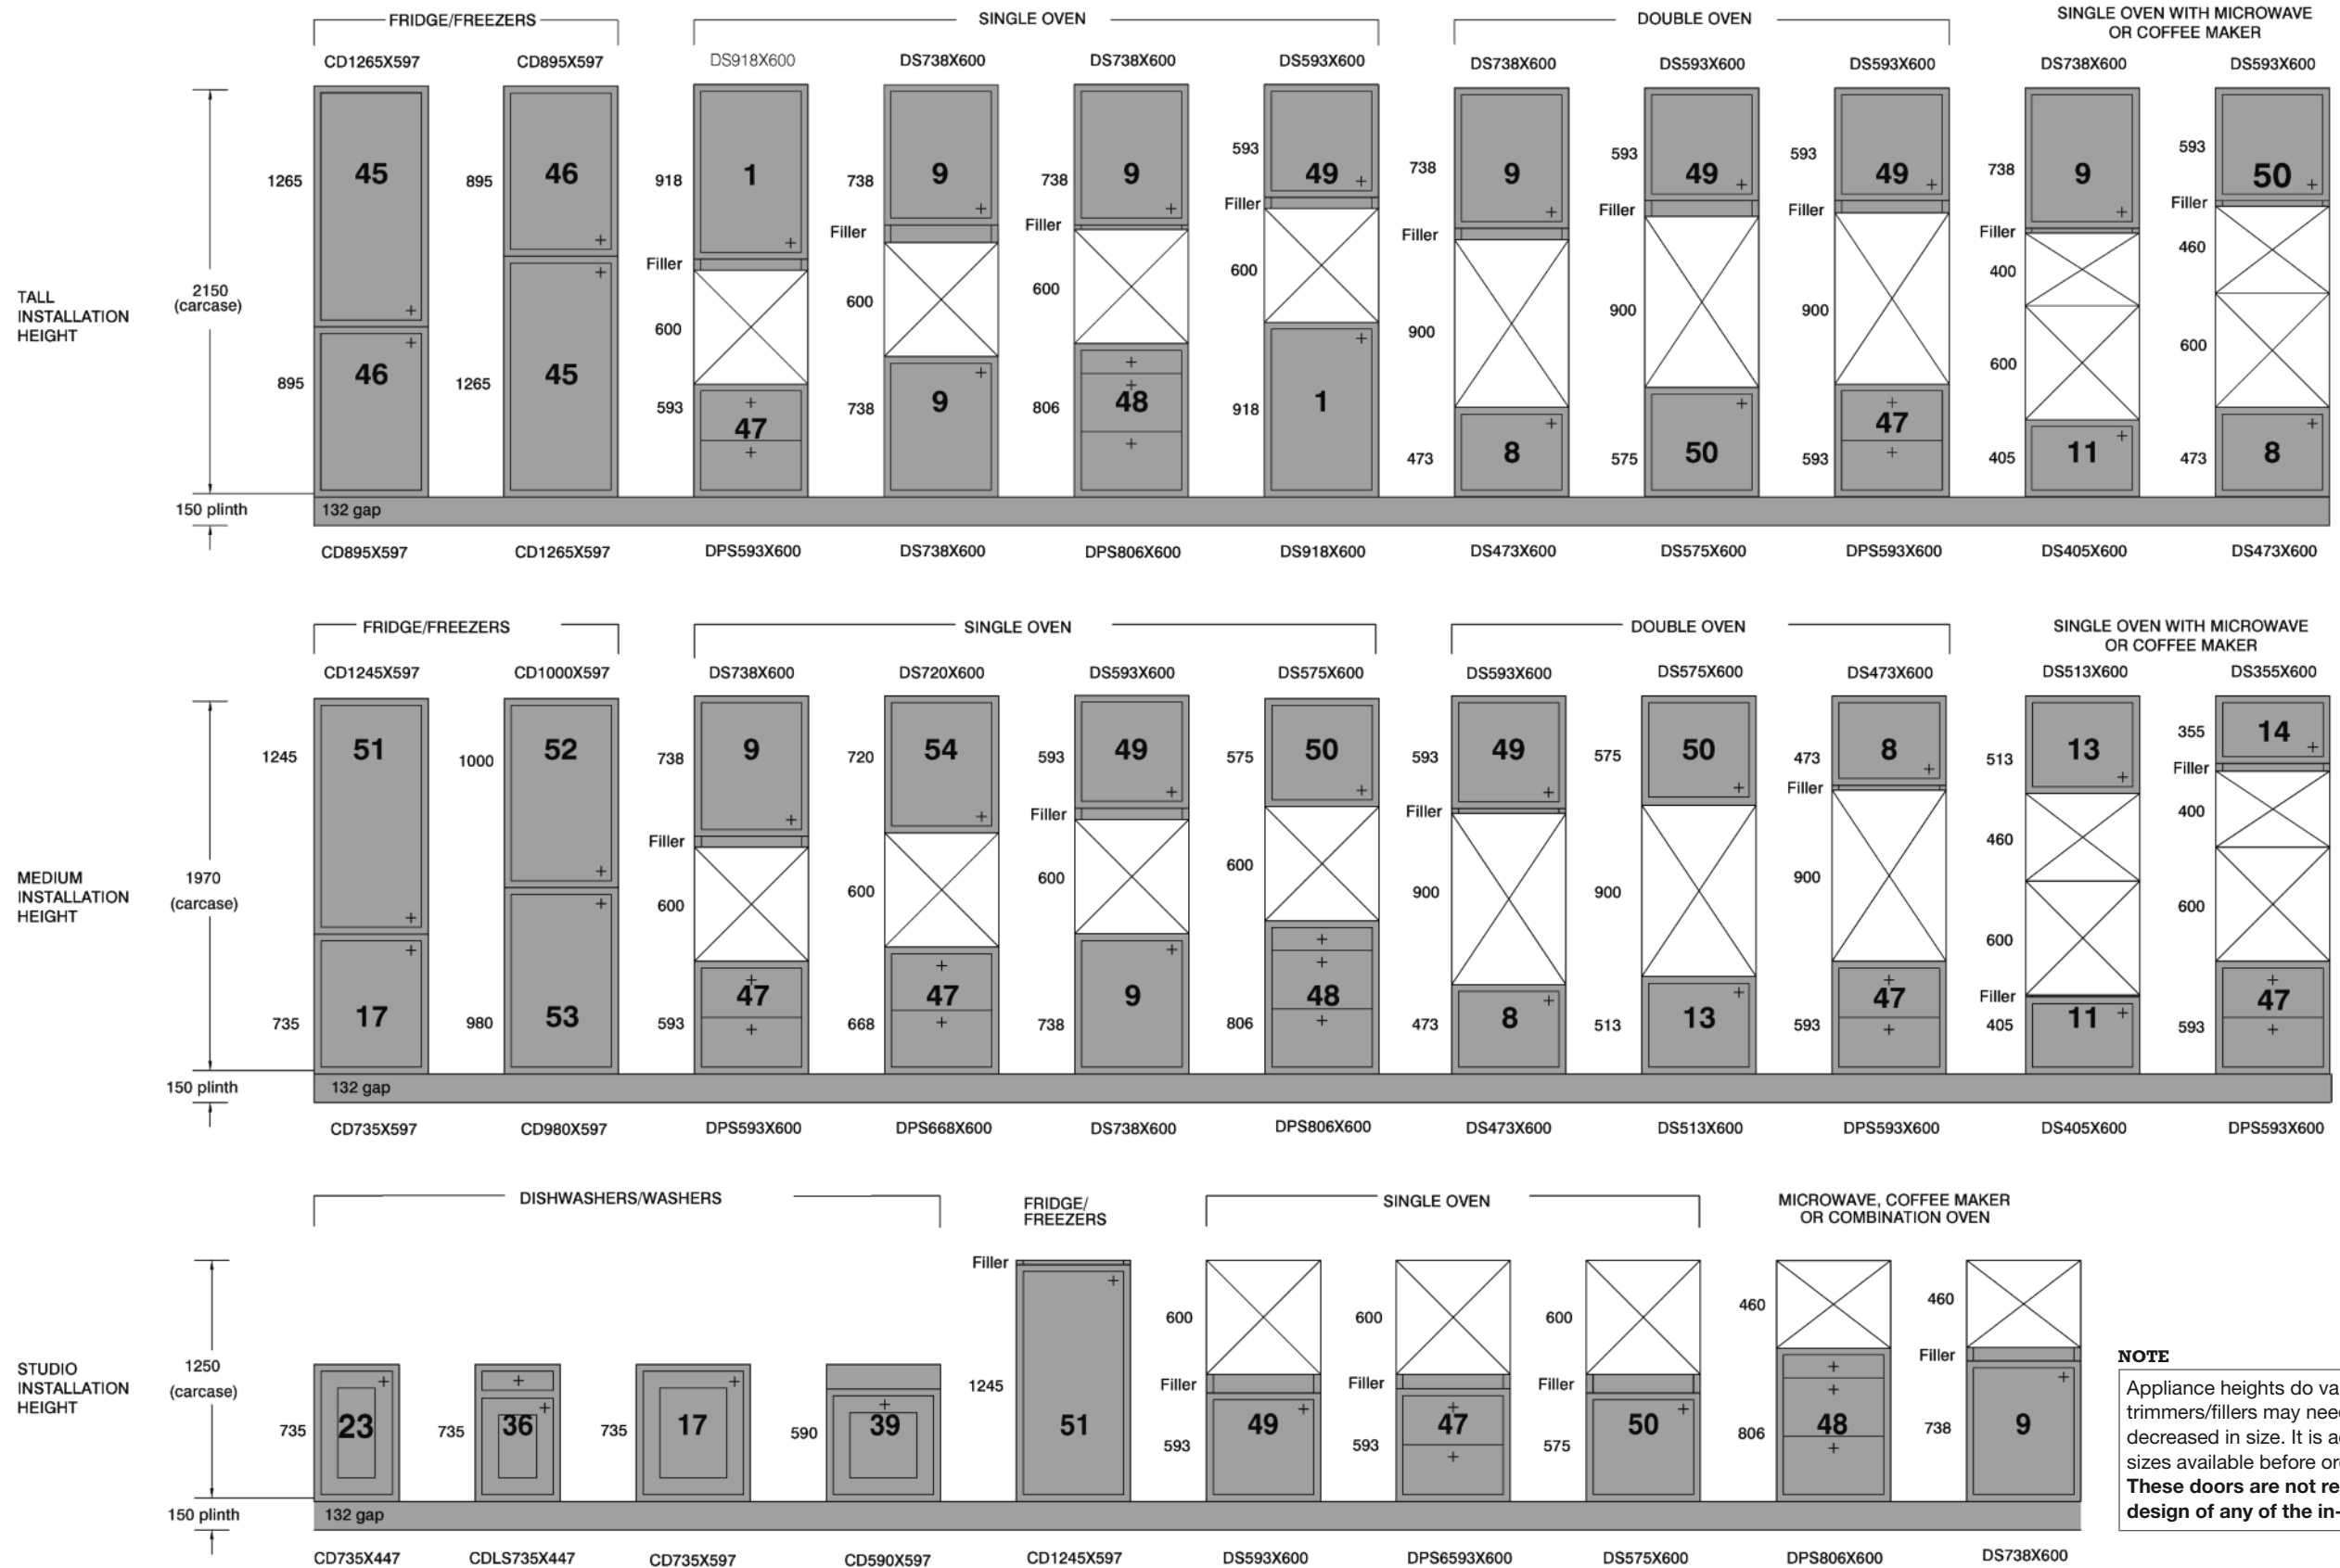

NOTE
These doors are not representative of the design of any of the in-frame doors. Overall cabinet dimensions shown in brackets.

Curved and corner doors

34 | In-frame door combinations

to be used with appliances (600mm wide) in larder and studio height units

NOTE
Appliance heights do vary, oven trimmers/fillers may need to be increased or decreased in size. It is advisable to check door sizes available before ordering appliances. **These doors are not representative of the design of any of the in-frame doors.**