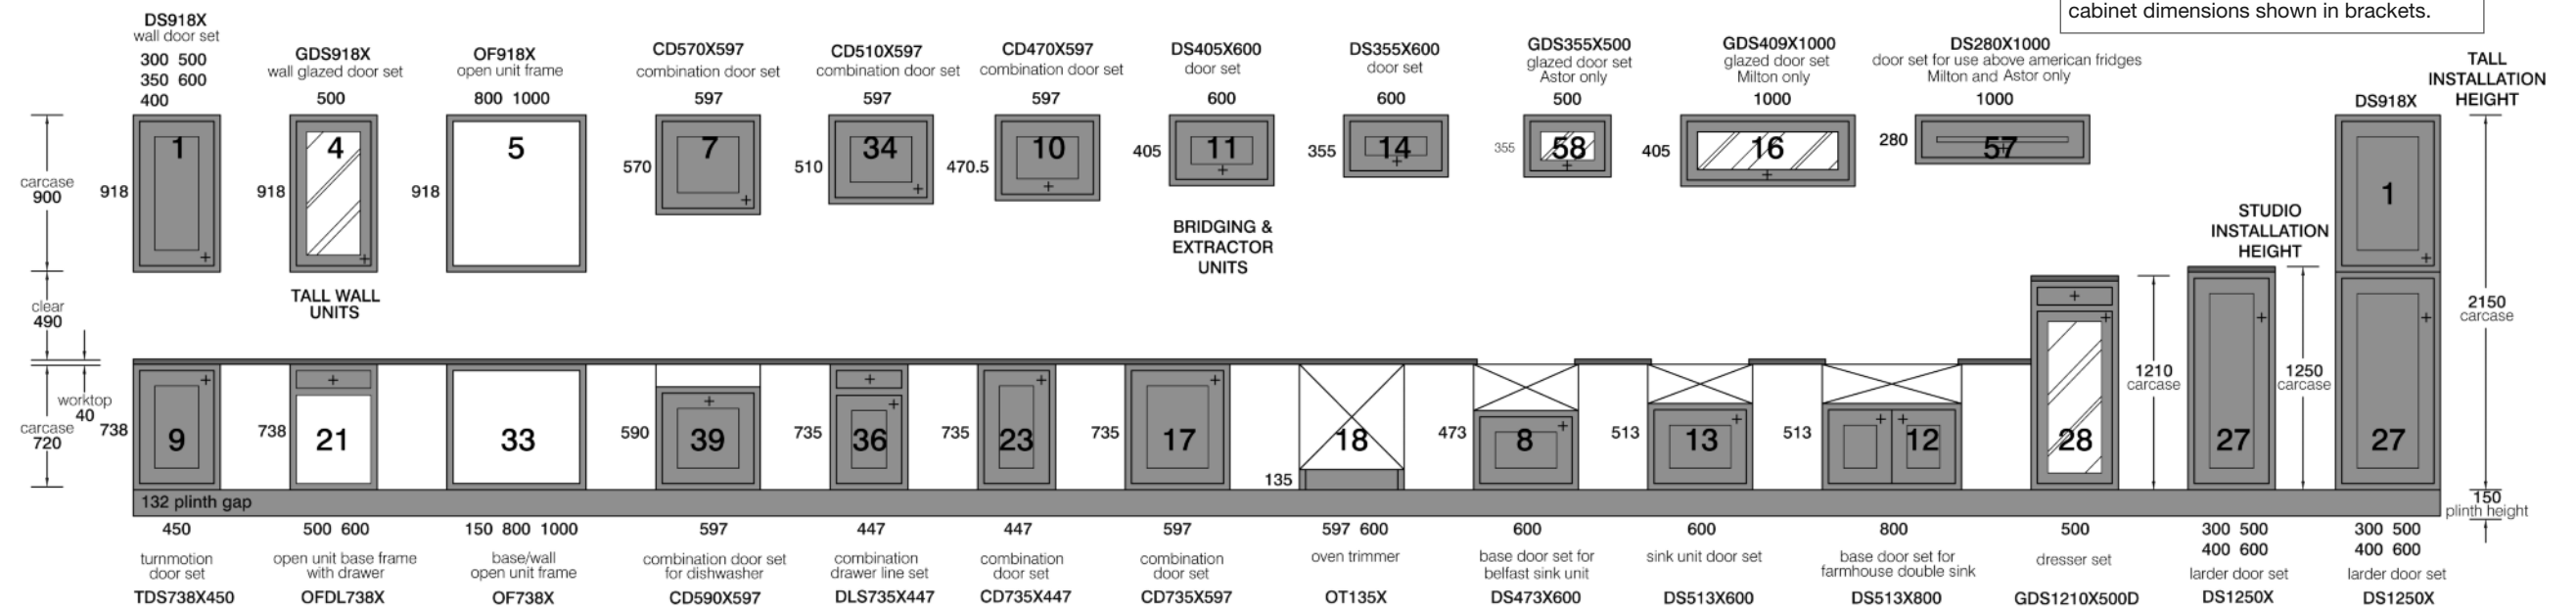

NOTE
These doors are not representative of the design of any of the in-frame doors. Overall cabinet dimensions shown in brackets.

Curved and corner doors

34 | In-frame door combinations

to be used with appliances (600mm wide) in larder and studio height units

NOTE
Appliance heights do vary, oven trimmers/fillers may need to be increased or decreased in size. It is advisable to check door sizes available before ordering appliances. **These doors are not representative of the design of any of the in-frame doors.**