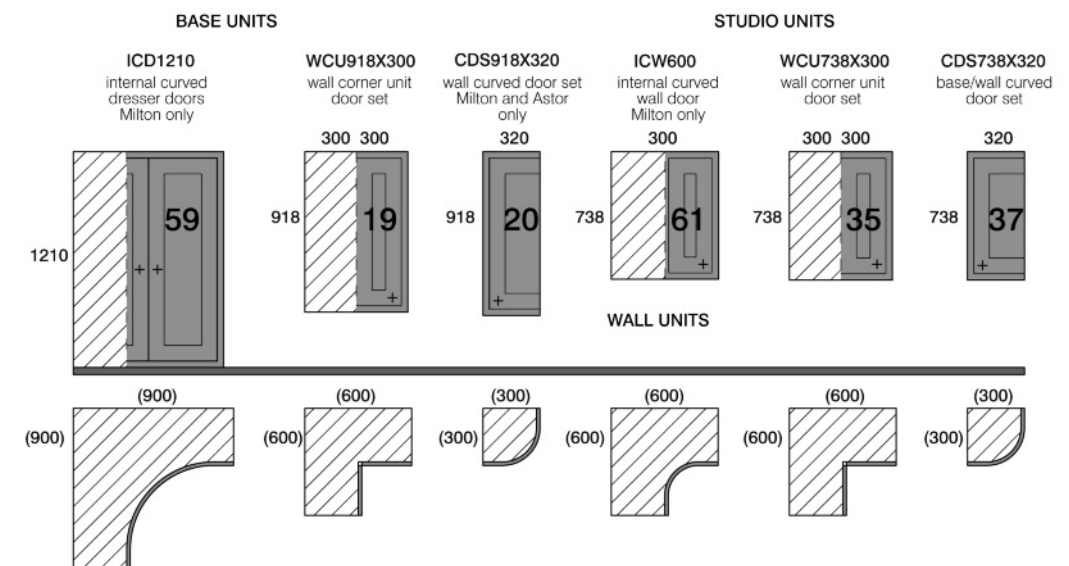

NOTE
These doors are not representative of the design of any of the in-frame doors. Overall cabinet dimensions shown in brackets.

Curved and corner doors

34 | In-frame door combinations

to be used with appliances (600mm wide) in larder and studio height units

NOTE
Appliance heights do vary, oven trimmers/fillers may need to be increased or decreased in size. It is advisable to check door sizes available before ordering appliances. **These doors are not representative of the design of any of the in-frame doors.**