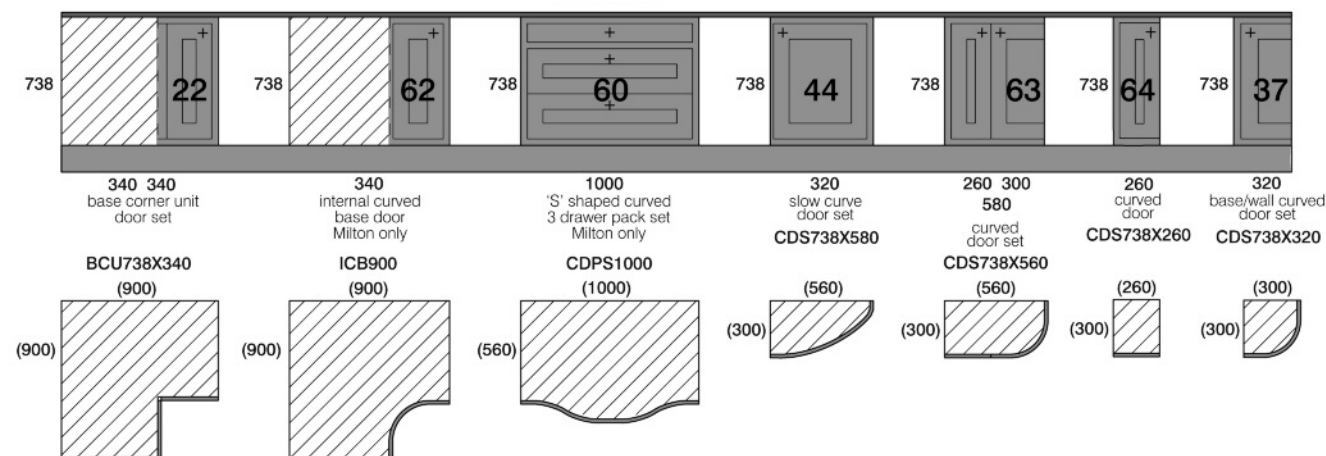

NOTE
These doors are not representative of the design of any of the in-frame doors. Overall cabinet dimensions shown in brackets.

Curved and corner doors

34 | In-frame door combinations

to be used with appliances (600mm wide) in larder and studio height units

NOTE
Appliance heights do vary, oven trimmers/fillers may need to be increased or decreased in size. It is advisable to check door sizes available before ordering appliances. **These doors are not representative of the design of any of the in-frame doors.**